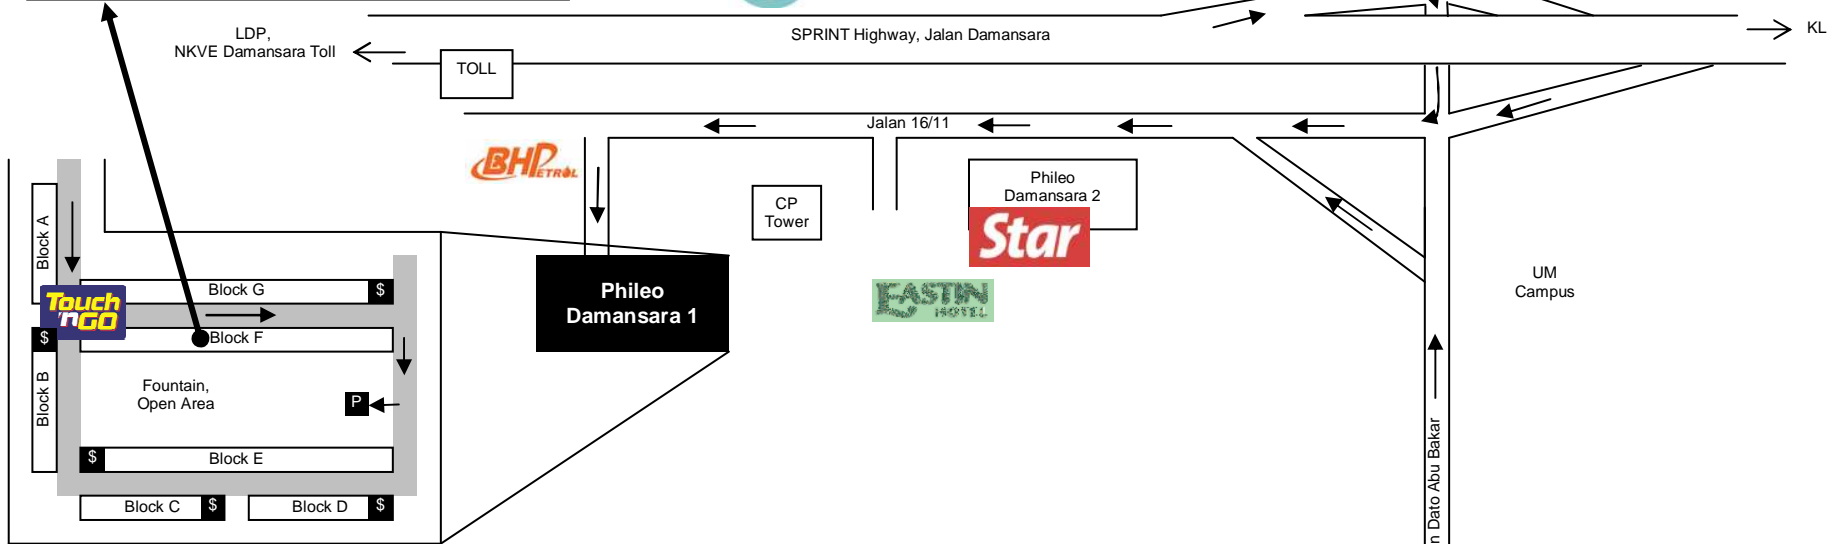

HIKA
 Hitecindo Kharisma (M) Sdn Bhd
 Unit 708 Block F Phileo Damansara Business Centre 1
 Jalan 16/11, off Jalan Damansara
 46350 Petaling Jaya SELANGOR
 Ph: 03 7660 9050 Fx: 03 7660 9055

Arriving

1. Turn left **just before** BHPetrol Station.
2. Take ticket, or use Touch n Go card (+10%).
3. Go down into basement carpark
4. Follow signboard to Visitor's Carpark on B3
5. As you enter B3, on your left is a lift lobby door for HIKA. Next to it is a Bomba fire hose. Above the door is printed "Block F 08/09"
6. Take the lift to 7th floor

Parking fees
 TouchnGo, or pay at Autopay Stations \$ just before leaving, located at
 - on ground floor at Blocks B, C, D, E and G.
 - various locations on B1