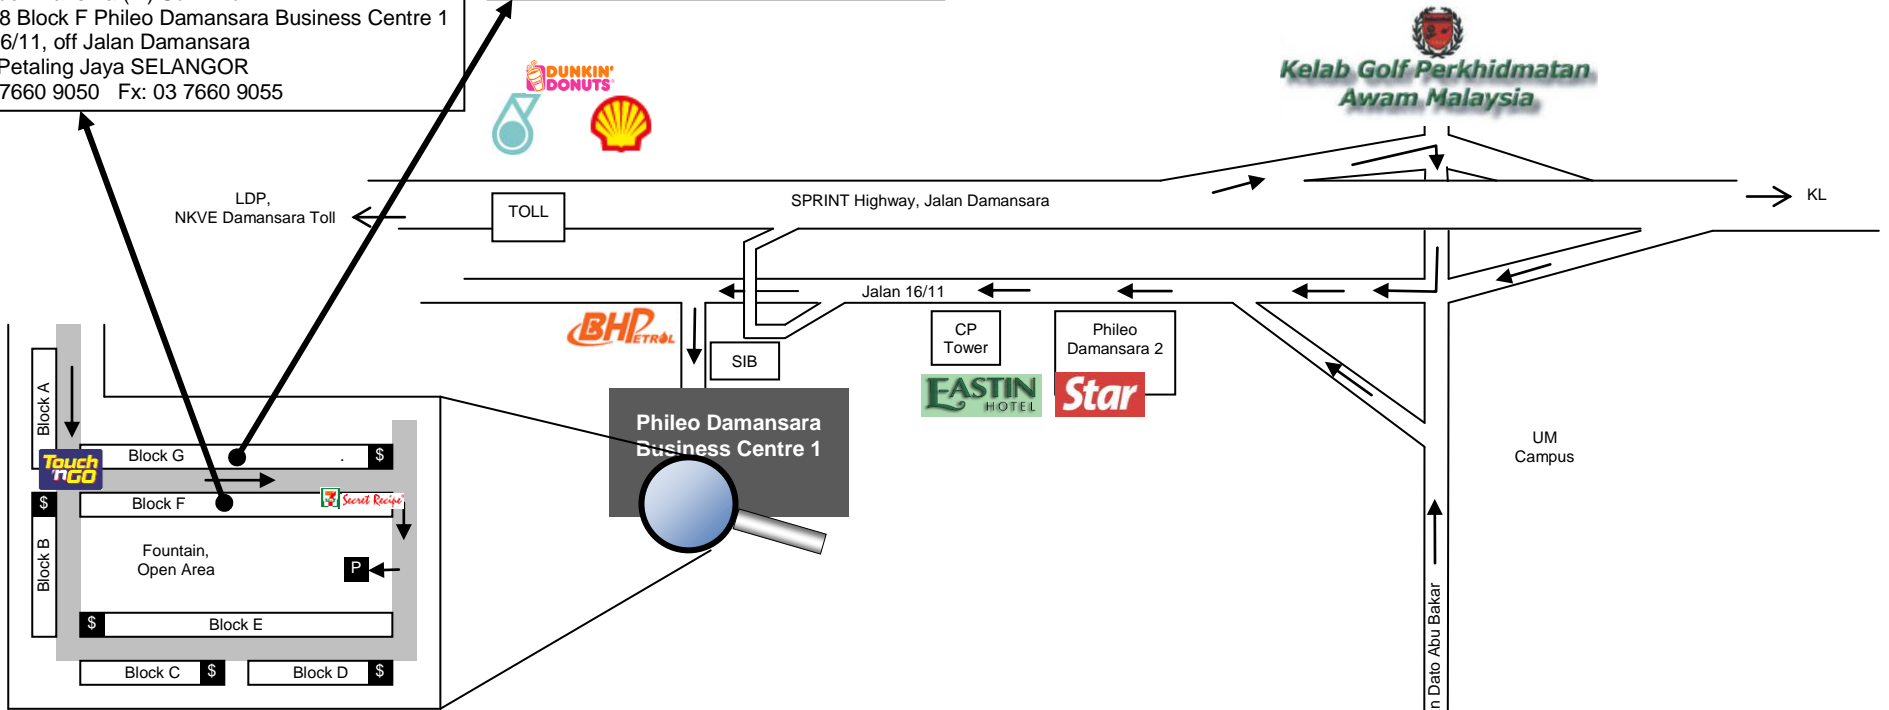

**HIKA**  
 Hitecindo Kharisma (M) Sdn Bhd  
 Unit 708 Block F Phileo Damansara Business Centre 1  
 Jalan 16/11, off Jalan Damansara  
 46350 Petaling Jaya SELANGOR  
 Ph: 03 7660 9050 Fx: 03 7660 9055

Showroom at Unit 107 Block G, Ground Floor  
 Kharisma Asia Pacific (M) Sdn Bhd

**Arriving**

1. Turn left **just before** BHPetrol Station.
2. Take ticket, or use Touch n Go card (+10%).
3. Go down into basement carpark
4. Follow signboard to Visitor's Carpark on B3
5. As you enter B3, on your left is a lift lobby door for HIKA. Next to it is a Bomba fire hose. Above the door is printed "Block F 08/09"
6. To go to HIKA, take the lift to 7<sup>th</sup> floor
7. To go to K-AP, take lift to ground floor. Exit lift and walk across road to Block G

**Parking fees**  
 TouchnGo, or pay at Autopay Stations \$ just before leaving, located at

- on ground floor at Blocks B, C, D, E and G.
- various locations on B1